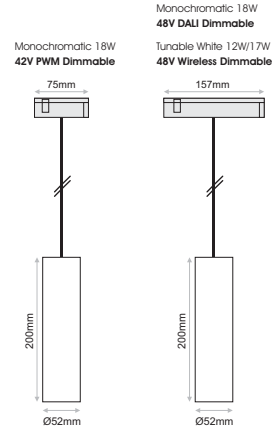

CLICK IT PENDANT 21W

- Click It PD21 is a cylindrical decorative luminaire of Click it system.
- Available in black or white colour.
- It is offered with a variety of accessories : honeycomb, line spread lens, softening lens, snoot, or half snoot.
- L90/B10 50.000h
- 3SDCM

| Model (LED Power) | CCT | LED Source | Beam Angle | Colour | Dimming Option | Accessories |
|---|-------------|-----------------|---------------|----------|----------------------------|---|
| | | 80 (80) 90 (90) | | | | |
| CLICK IT PENDANT 20.6W <i>(CLICK IT PD21)</i> | 2700K (27C) | 2147lm | 1610lm | 18° (18) | White (WH) | Standard (0/1) Honeycomb (1/1) Line spread lens (2/1) Softening lens (3/1) ↑ (X/X) EXTRAS No Extras (X/0) Snoot Black (X/1) Half Snoot Black (X/2) Frosted Cover (X/3) Snoot White (X/4) Half Snoot White (X/5) |
| | 3000K (30C) | 2309lm | 1730lm | 37° (37) | Black (BL) | |
| | 4000K (40C) | 2379lm | 1785lm | 42° (42) | | |
| | 5000K (50C) | 2309lm | 1730lm | | | |
| | | | | | 42V PWM Dimmable (DM) | |
| | | | | | 48V DALI Dimmable (DL) | |
| | | | | | 48V Wireless Dimmable (WL) | |

Ordering Code Example: *CLICK IT PD21-30C-80-37-WH-DL-00*